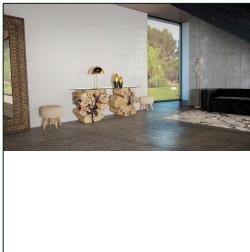

KENTAU FOOTREST

COMPOSITION

Teak wood combined with natural fiber and rope.

Artisanal hand made. Differences in shades, tones or certain imperfections (knots, marks, cracks) are considered as a added value that makes this piece as unique.

DIMENSIONS

Measurements (length x width x height):
46 x 46 x 45 cm.

Weight:
4,3 kg.

Legs dimensions:
6X6X24 cm.

Seat size:
47X47X20 cm.

Height floor to seat:
45 cm.

| Packaging | Type | Units/Box | Content | Volume | Length | Wide | High | Weigth (Kg) |
|-----------|--------|-----------|---------|--------|--------|------|------|-------------|
| | CARTON | 1 | | 0.125 | 50 | 50 | 50 | 6,0 |