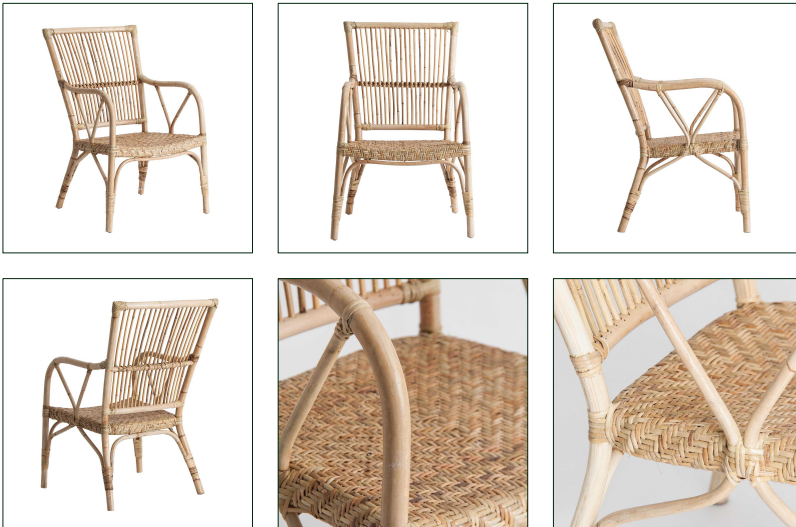

NUKUS ARMCHAIR

COMPOSITION

Rattan

DIMENSIONS

Measurements (length x width x height):
57 x 68 x 92 cm.

Weight:
4,0 kg.

Legs dimensions:
3X3X30 cm.

Seat size:
49X49X5 cm.

Height floor to seat:
38 cm.

Height floor to armrest:
65 cm.

Backrest size:
55X3X60 cm.

Supported Weight:
105 kg.

Cleaning instructions:

Clean with a wet cloth with soap and watter

Packaging	Type	Units/Box	Content	Volume	Length	Wide	High	Weigth (Kg)
	WRAPPED	1	PRODUCT	0.3506	58	65	93	5,0