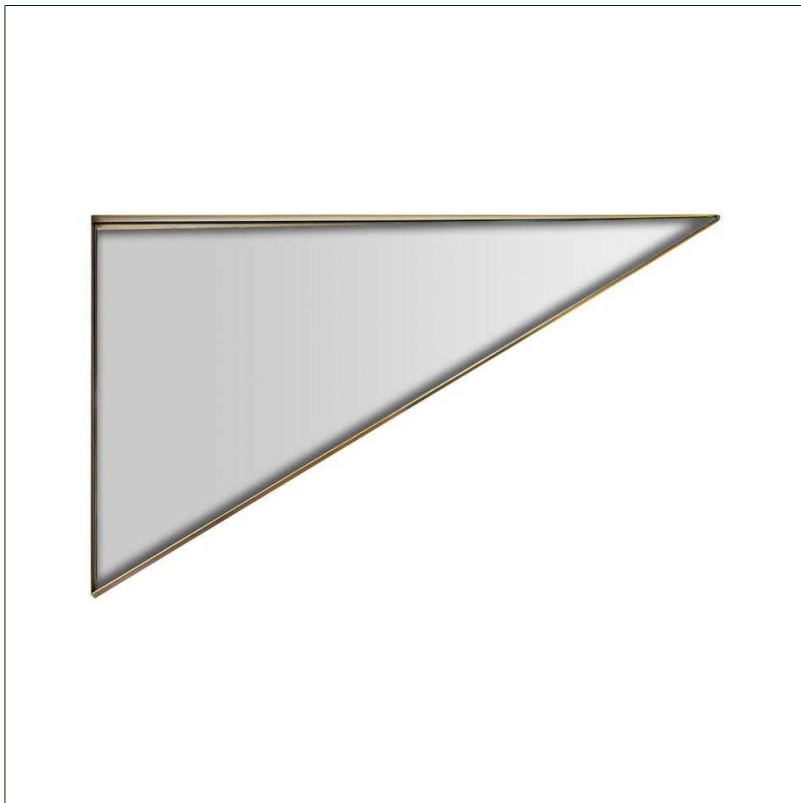

Ref. 27612 KODIE MIRROR

COMPOSITION

Mirror combined with brass.

DIMENSIONS

Measurements (length x width x height):
116 x 5 x 52 cm.

Weight:
5,5 kg.

Frame:
116X6X52 cm.

Mirror size:
113X51 cm.

Anchor mode:
pletina sierra

Hanging position:
Horizontal and Vertical

Cleaning instructions:
Mirror part: Wipe with a cloth and warm water. Metal part: Wipe with a damp cloth with soap and water and dry with a cotton cloth.