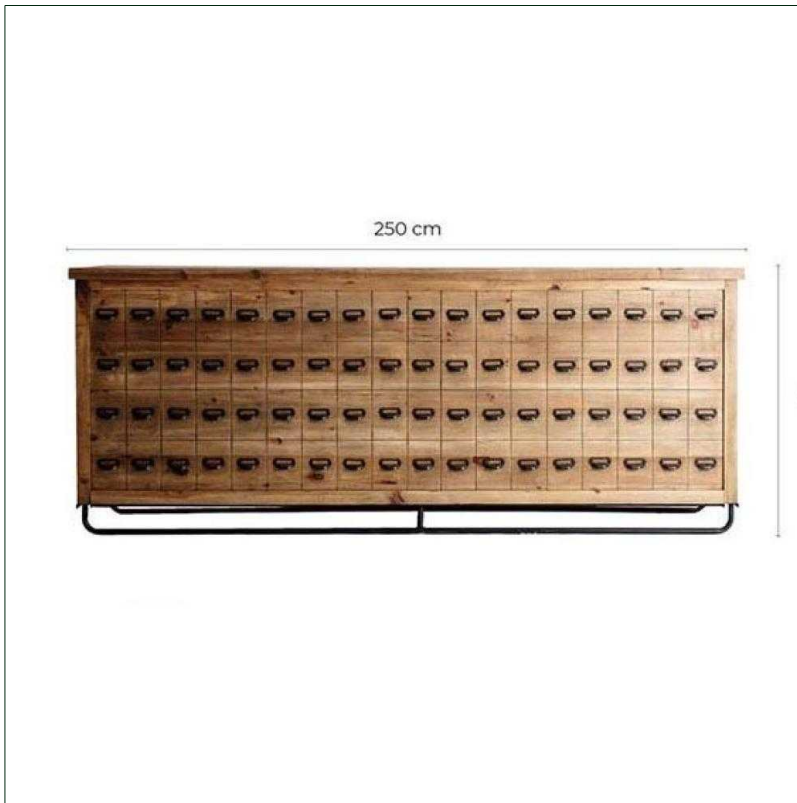

## Ref. 27063 JOUTEL BAR COUNTER

### COMPOSITION

Recycled pine wood

Artisanal hand made. Differences in shades, tones or certain imperfections (knots, marks, cracks) are considered as a added value that makes this piece as unique.

### DIMENSIONS

Measurements (length x width x height):  
250 x 60 x 105 cm.

Weight:  
110,5 kg.

Number of drawers:  
4

Interior drawers:  
51x44x10 cm.

Interior space:  
4 huecos 55x53x31 cm.

Number of shelves:  
4

Type of shelves:  
fixed

Height between shelves:  
29 cm.

Supported Weight:  
70 kg.

Cleaning instructions:  
Clean with a wet cloth with mild soap and watter

Packaging	Type	Units/Box	Content	Volume	Length	Wide	High	Weigth (Kg)
	CARTON	1	PRODUCT	1.7063	2.50	65	1.05	97,0
	CARTON	1		0.2048	2.56	80	10	26,5