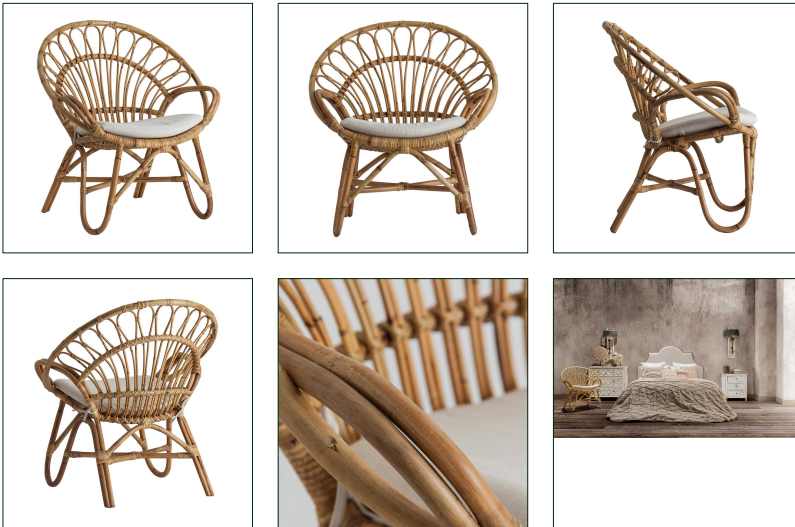

Packaging	Type	Units/Box	Content	Volume	Length	Wide	High	Weigth (Kg)
	CARTON	1		0.5304	83	71	90	9,0