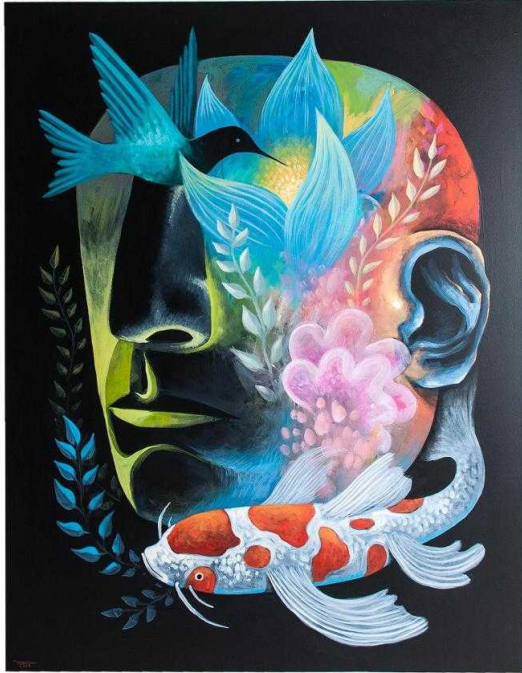

Ref. 27775 NAEL CANVAS

COMPOSITION

Canvas combined with pine wood.

DIMENSIONS

Measurements (length x width x height):
140 x 4 x 180 cm.

Weight:
4,0 kg.

Packaging

Type	Units/Box	Content	Volume	Length	Wide	High	Weigth (Kg)
CARTON	1		0.2398	1.44	09	1.85	8,0