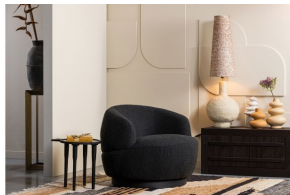

801307-M

LIBERAL RUG NATURAL MELANGE 170x240CM