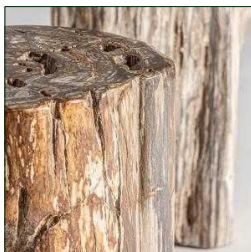

Ref. 28241 TELTI SIDE TABLE

UNIQUE PIECE

COMPOSITION

Petrified wood

DIMENSIONS

Measurements (length x width x height):
31 x 19 x 50 cm.

Weight:
50,0 kg.

Supported Weight:
110 kg.