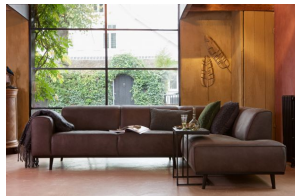

# SHARING SIDETABLE U SHAPE BLACK

Country of origin

IN

## Additional description

A beautiful, slim side table in u-shape from the BePureHome collection. The table has a black metal frame and a black recycled teak top size (hwxwd) 55x45x35. Useful for next to the couch!...