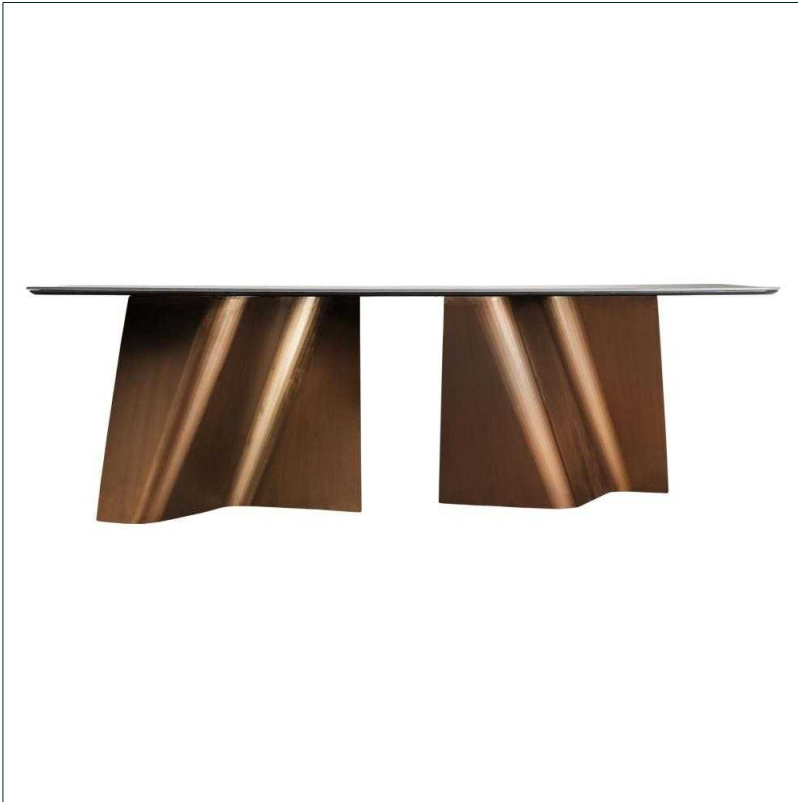

Ref. 33114 TUX DINING TABLE

COMPOSITION

Porcelain tile combined with steel.

DIMENSIONS

Measurements (length x width x height):
240 x 105 x 76 cm.

Weight:
128,0 kg.

Legs dimensions:
82x52x73 cm.

Space between legs:
23 cm.

Edge table to leg:
34 cm.

Board thickness:
3 cm.

Detachable parts:
legs

Number of diners:
10

Supported Weight:
80 kg.

Packaging	Type	Units/Box	Content	Volume	Length	Wide	High	Weigth (Kg)
	CARTON	1		0.5	1.08	48	83	49,1
	CARTON	1		0.38	2.48	1.13	14	89,0