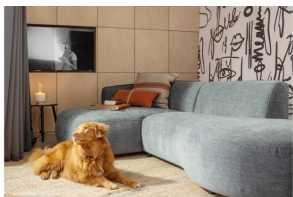

374000-B

POLLY CHAISE LONGUE LEFT BLUE/GREEN

wood

Material	100% pes
Color finish	blue/green
Packages	2
Country of origin	LT
Assembly required	Assembly required
Intrastat Code	94016100

Additional description

- Playfully, organically shaped
- Upholstered in a soft woven fabric
- Part of the remarkable Polly series
- H 71 cm x W 58 cm x D 105/150 cm

The Polly sofa series from the Exclusive collection by Dutch interior design brand WOOD cleverly capitalises on the timeless trend; organic class. The minimalist design is spiced up with playful rounding which also makes for a larger seating area! Win-win! Which Polly arrangement will soon grace your seating area?

Material

Our finely woven fabric Cups has a soft feel and a full grip. The fabric is striking with its subtle colour nuances. Cups is made of 100% polyester and has a visible weave pattern. The woven fabric is suitable for intensive use with a Martindale 88,000.