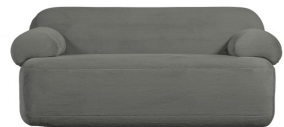

360400-G

JOLIE 2-SEATER SOFA FAKE FUR GREEN/GREY

woood

EAN	8714713183708
Dimensions	80x183x95
Material	100% pes
Color finish	green/grey
Packages	1
Country of origin	PL
Intrastat Code	94016100

Additional description

- Cuddly sofa
- Playful armrest design for unique touch
- Available in four eye-catching colours
- H 80 cm x W 183 cm x D 95 cm

Do you deserve a pampering moment every day? Then treat yourself to this ultimate cuddly sofa! The Jolie 2-seater sofa from the WOOD collection is upholstered in an extremely cuddly fabric and available in four eye-catching colours. Thus, this sofa fits the interior of the daredevil and the peace-seeker! Which version of Jolie will soon decorate your sitting room?