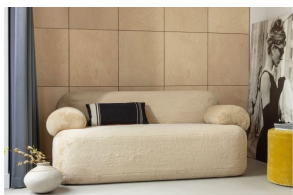

Maintenance

For weekly maintenance, use a soft furniture brush on the Hoover. For any stains, it is recommended to dab the stain with a slightly damp cloth without detergent. Friction causes