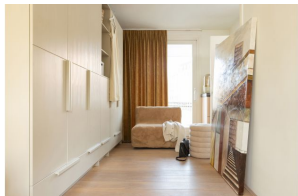

Maintenance

Dab any stains dry immediately with a clean cloth or tissue. Definitely do not rub! Most liquids can be removed with water. Clean from the outside inwards. If the fabric can be machine washed, cleaning is possible.