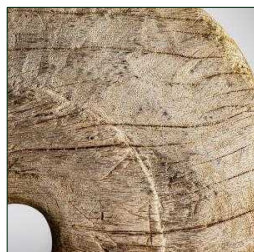

Packaging	Type	Units/Box	Content	Volume	Length	Wide	High	Weigth (Kg)
	CARTON	1	PRODUCT	0.1459	64	30	76	45,0