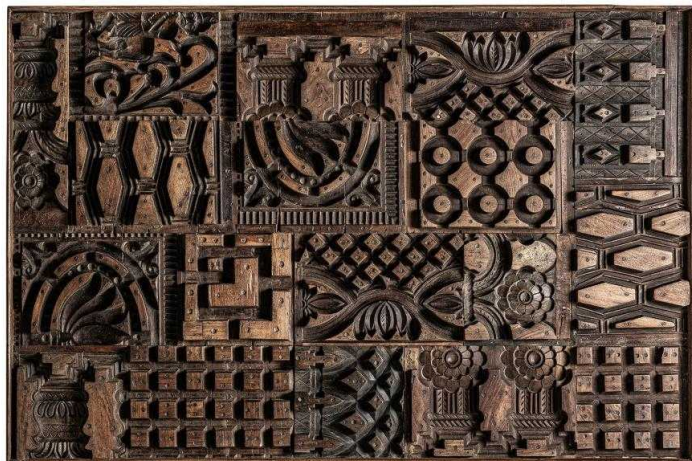

Ref. 32723 KISSEY WALL ART

UNIQUE PIECE

COMPOSITION

Mango wood

DIMENSIONS

Measurements (length x width x height):
182 x 9 x 122 cm.

Weight:
71,4 kg.

Frame:
1,5 cm.

Anchor mode:
Anilla

Hanging position:
Horizontal and Vertical

Included:
Wall hanging system.

Packaging	Type	Units/Box	Content	Volume	Length	Wide	High	Weigth (Kg)
	CARTON	1	PRODUCT	0.282	1.88	12	1.25	87,8