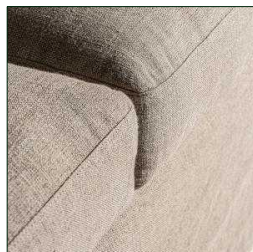

Ref. 33006 PERLEZ SOFA

COMPOSITION

Pine wood combined with rubber wood and linen.

DIMENSIONS

Measurements (length x width x height):
280 x 108 x 90 cm.

Weight:
66,0 kg.

Legs dimensions:
5X5X8 cm.

Seat size:
264X87X18 cm.

Height floor to seat:
47 cm.

Height floor to armrest:
64 cm.

Backrest size:
264X12X36 (SIN COJIN) cm.

Supported Weight:
360 kg.

Number of seats:
4

Detachable parts:
structure, legs

Included:
wall system, Cushions.