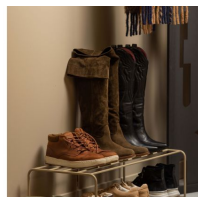

340509-B

JOSSE SHOE RACK METAL MILITARY BROWN

woood

Packages 1

Country of origin CN

Intrastat Code 94032080

Additional description

- Modern shoe rack in trendy colour; military brown
- Formed from powder-coated metal
- Part of the Josse series
- H 25 cm x W 80 cm x D 33 cm

The Josse shoe rack is stylish, trendy and minimalist. This makes Josse a practical storage for shoes and boots. Dutch interior design brand WOODO includes a shoe rack collection with various hanging - and standing shoe storage units, which means endless combination possibilities!

Material

The metal in our collections has various finishes, such as: a powder coating. A powder coating creates a luxurious look and protects the metal for life. A powder coating is a lacquer that is attached to the metal by means of high temperatures. Powder coating ensures full colour coverage and has a matt or (slightly) glossy finish.

Dimensions

- Height: 25 cm
- Width: 80 cm
- Depth: 33 cm
- Outer frame: $\varnothing$ 1 cm
- Inner frame: $\varnothing$ 0.8 cm
- Bars spacing: 5.5 cm
- Leg height: 2 cm
- Space between legs: 78 cm
- Load capacity: 10 kg

+31 88 96 66 300

info@deekhoorn.com

www.deekhoorn.com