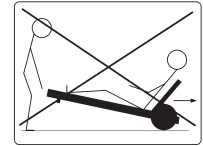

IMPORTANT, RETAIN FOR FUTURE REFERENCE: READ CAREFULLY

This product is intended for domestic use only.
Aluminium frame powder coated (polyester). Back and seat in textilene. Reclinable back. Galvanized steel screws. Plastic wheels.
Do not stand upright on the sunbed.
Use exclusively in sitting/lying position.
The item is intended for the use of a single person only.

Cases of wear, distortion and discoloration of all the components of the product which is directly exposed to atmospheric agents, handling and/or daily use, are to be considered as normal and therefore, under no circumstances will they be evaluated as manufacturing defects as such because associated with the normal conditions of use of the item.

It is easy to clean: use a damp and soft cloth. For the most persistent stains, a small amount of mild liquid soap diluted in water may be used. Always dry with a soft cloth after cleaning. Never use aggressive detergents. Never use abrasive sponges that may scratch the surfaces.

It is advisable to store the product in a dry and ventilated place before winter or during the long periods it is not in use, in order to preserve its characteristics over time.
We reject all responsibility for damages -including subsequent damage- caused by incorrect assembly or different from the instructions provided, or caused by different and improper use from that which the product is intended.