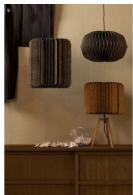

# BONES PENDANT LAMP PAPER NATURAL/BLACK

Material paper

Color finish black

## Additional description

- Pendant lamp in timeless Nordic design
- Lampshade made of folded paper
- Easy to install
- H 40 cm x W 44 cm x D 44 cm

Timeless design and item that never get boring, that's what Nordic design is known for. This Bones pendant lamp comes from the collection of Dutch interior design brand BePureHome and stands out for its interesting paper processing technique. The sleek fold lines in the natural material create a softened light diffusion and a romantic atmosphere in the home.