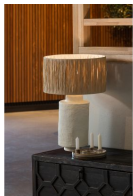

801336-N

POINTED TABLE LAMP METAL/RAFFIA NATURAL