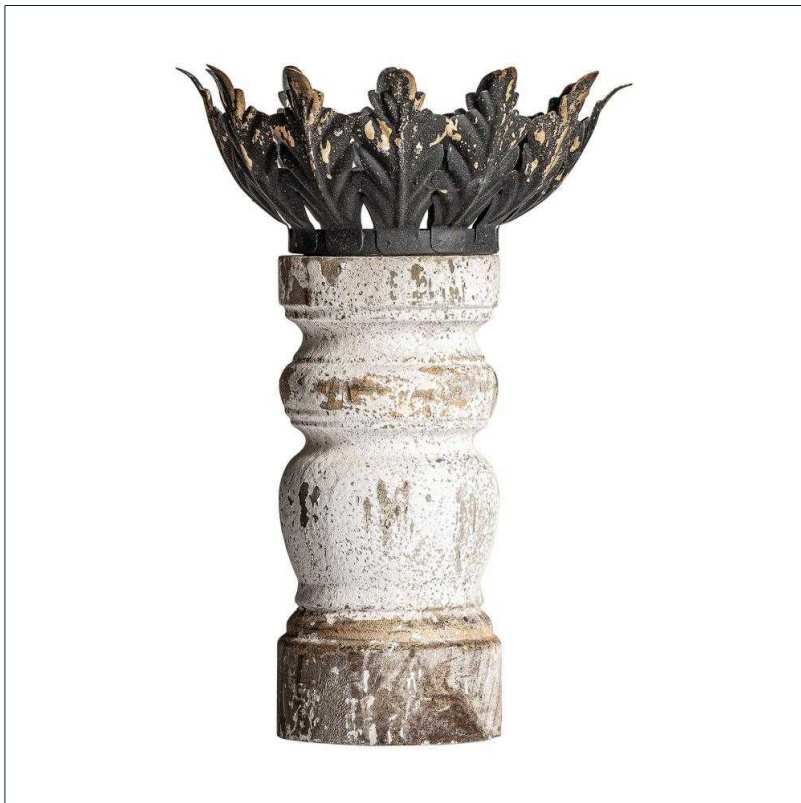

Ref. 25824 MASSA CANDELABRA

COMPOSITION

Iron combined with firwood.

DIMENSIONS

Measurements (length x width x height):
21 x 21 x 36 cm.

Weight:
1,2 kg.

Candle diameter:
10 cm.

Not Included:
candle.