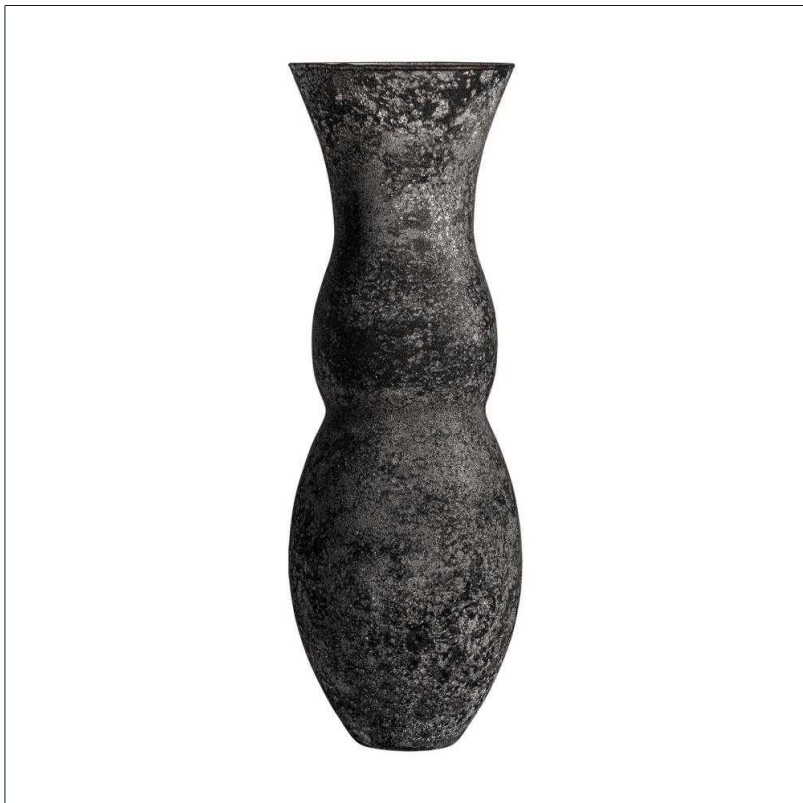

Ref. 33066 BLAJ VASE

COMPOSITION

Glass

DIMENSIONS

Measurements (length x width x height):
18 x 18 x 50 cm.

Weight:
1,5 kg.

| Packaging | Type | Units/Box | Content | Volume | Length | Wide | High | Weigth (Kg) |
|-----------|--------|-----------|---------|--------|--------|------|------|-------------|
| | CARTON | 1 | PRODUCT | 0.0232 | 21 | 21 | 54 | 2,0 |