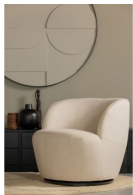

DE EEEKHOORN
dutch furniture

+31 88 96 66 300

info@deekhoorn.com

www.deekhoorn.com