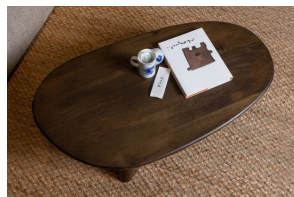

801302-W

ROUNDLY COFFEE TABLE MANGO WOOD WALNUT

Dimensions	40x110x60
Material	mango wood
Color finish	walnut
Packages	1
Country of origin	IN
Assembly required	Assembly required
Intrastat Code	94036000

Additional description

- Organically shaped coffee table
- Part of the Roundly series
- Formed from robust mango wood
- H 40 cm x W 110 cm x D 60 cm

A coffee round, drinks or early breakfast. With the Roundly coffee table you spend your precious time well! The organically shaped top and luxurious walnut colour create the chic yet playful design. The smooth mango wood can take a beating, so, where will your Roundly be placed?

Material

The coffee table is made of sanded mango wood with a walnut finish. Mango wood is known for its warm golden brown colour, durable growth and long durability. Mango wood is also characterised by clearly visible lines and knots ensure that and one of the harder woods, so a mango wood item will not easily be dam...