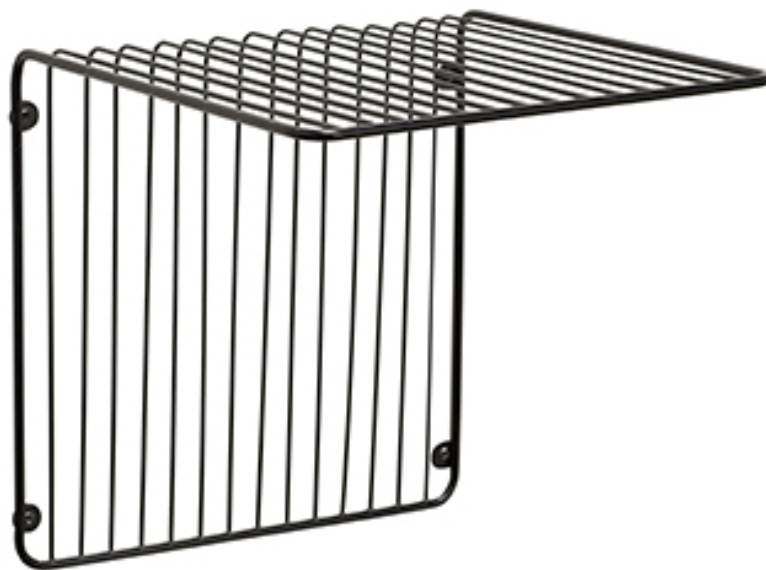

Slender Shelf Large Black

PRODUCT FACT SHEET

Slender Shelf Large Black

The Slender Shelf Large Black is the perfect addition to any modern home. With its sleek black metal finish, this stylish shelf will fit in with any interior design. Its slim design allows it to fit in tight spaces, and its large surface area provides plenty of storage for books, decor, and more. This versatile shelf is sure to become the centerpiece of your living space.

General

Item number	940608
Collection	Spring/Summer 2018
Regions	EU, ROW, UK

Packaging

Colli	6
Master box qty.	6
Must be assembled	No
Information	None

EAN

EAN	5712772063415
Tariff	73239400

Materials

Materials	Iron
-----------	------

Colour

Colour	Black
--------	-------

Dimensions

Size	31x31xh31cm
Net weight (g)	870
Gross weight (g)	993
Master box length (cm)	35
Master box width (cm)	32
Master box height (cm)	33
Product box length (cm)	36
Product box width (cm)	32
Product box height (cm)	34
Max. weight per shelf (kg)	5