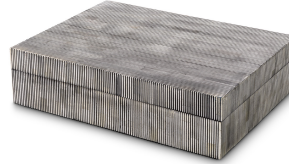

## SPECIFICATION SHEET

<b>Item no.</b>	117249
<b>Item description</b>	Box Lucille L black white Grey bone
<b>Suitable for</b>	Indoor use/dry locations only
<b>Net weight (kg)</b>	3.1

### DIMENSIONS

<b>Item dimensions (cm)</b>	41 x 31,5 x H. 11 cm
<b>Item dimensions (inch)</b>	16.14" x 12.4" x 4.33" H