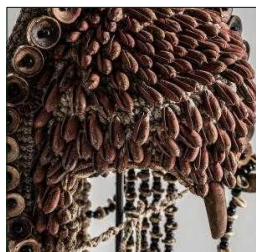

Ref. 32549 DECORATIVE FIGURE

COMPOSITION

Natural fiber

DIMENSIONS

Measurements (length x width x height):
30 x 22 x 98 cm.

Weight:
1,9 kg.

Packaging	Type	Units/Box	Content	Volume	Length	Wide	High	Weigth (Kg)
	CARTON	1		0.0338	26	26	50	2,4