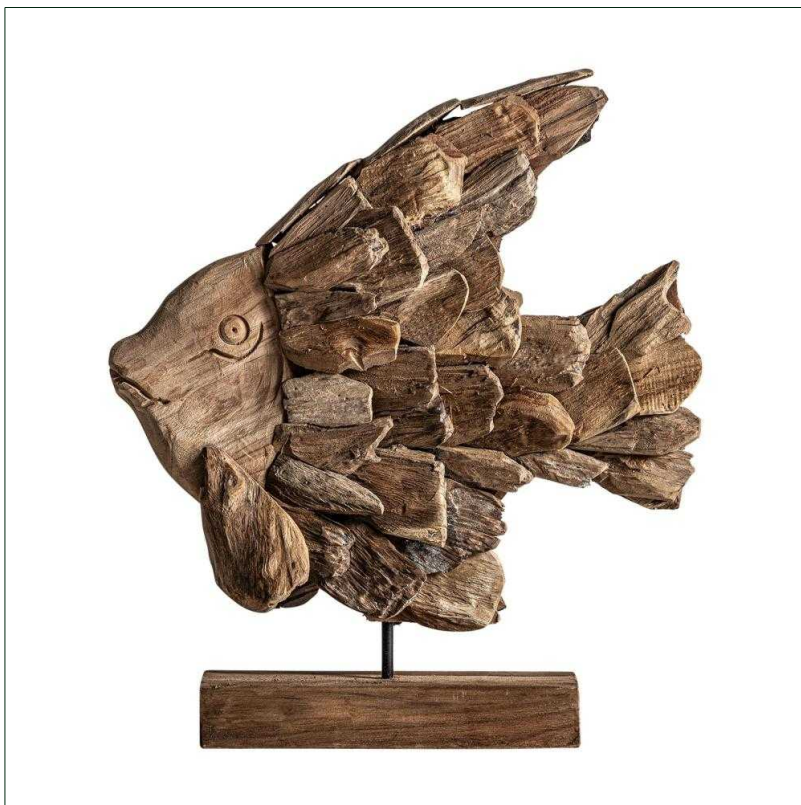

Ref. 32616 DECORATIVE FIGURE

UNIQUE PIECE

COMPOSITION

Teak wood

Artisanal hand made. Differences in shades, tones or certain imperfections (knots, marks, cracks) are considered as a added value that makes this piece as unique.

DIMENSIONS

Measurements (length x width x height):
50 x 17 x 57 cm.

Weight:
5,2 kg.

Packaging	Type	Units/Box	Content	Volume	Length	Wide	High	Weigth (Kg)
	CARTON	1	PRODUCT	0.0624	52	20	60	6,8