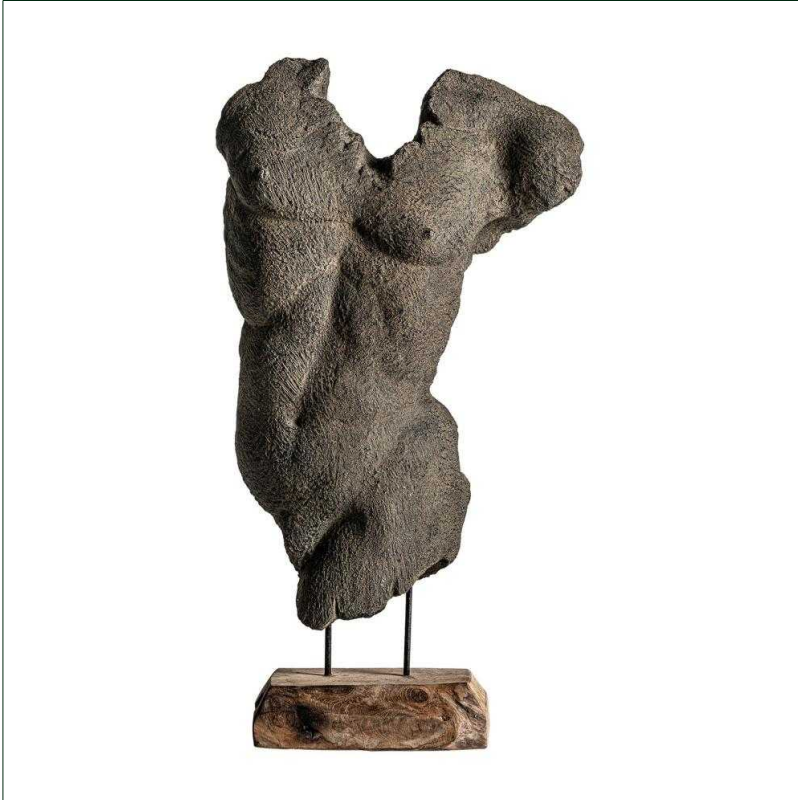

Ref. 32620 MAN BUST

COMPOSITION

Terracotta

DIMENSIONS

Measurements (length x width x height):
42 x 16 x 71 cm.

Weight:
7,6 kg.

Packaging	Type	Units/Box	Content	Volume	Length	Wide	High	Weigth (Kg)
	CARTON	1	PRODUCT	0.0548	43	17	75	8,5