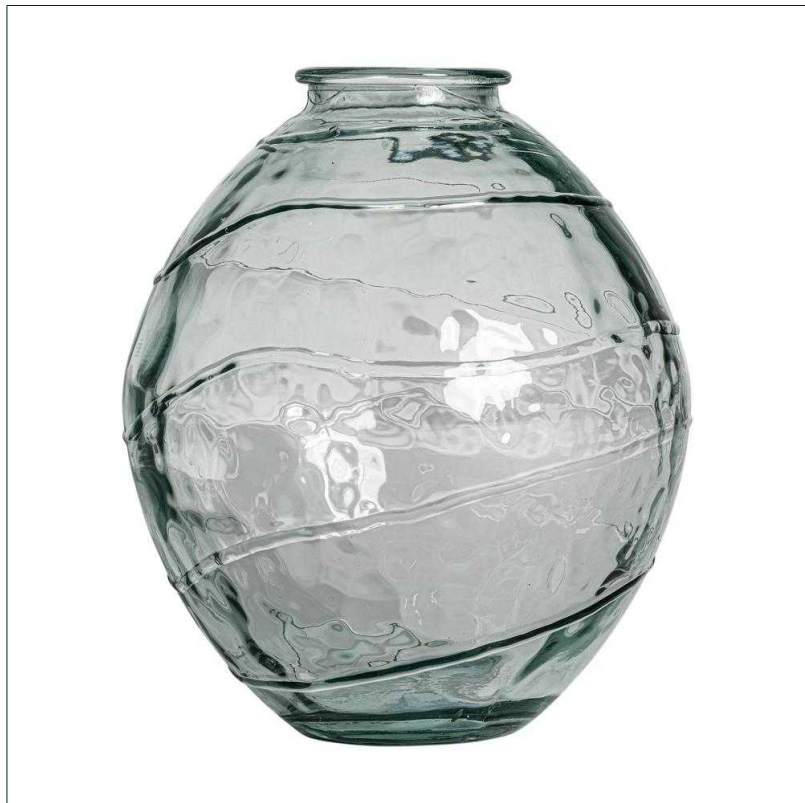

Ref. 32828 SUMAYA VASE

COMPOSITION

Recycled glass

DIMENSIONS

Measurements (length x width x height):  
30 x 30 x 35 cm.

Weight:  
4,6 kg.

Packaging	Type	Units/Box	Content	Volume	Length	Wide	High	Weigth (Kg)
	CARTON	1	PRODUCT	0.0656	40	40	41	6,0