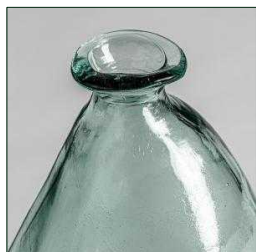

Ref. 32830 SUMAYA VASE

COMPOSITION

Recycled glass

DIMENSIONS

Measurements (length x width x height):  
19 x 19 x 37 cm.

Weight:  
3,2 kg.

Packaging	Type	Units/Box	Content	Volume	Length	Wide	High	Weigth (Kg)
	CARTON	1	PRODUCT	0.0259	21	22	56	3,7