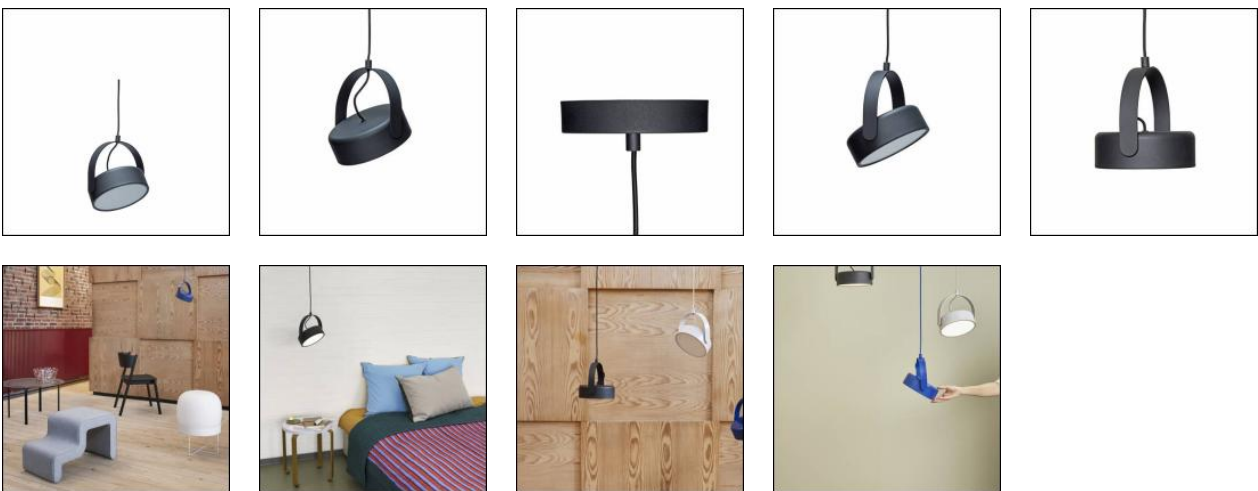

Product box length (cm)	33
Product box width (cm)	27
Product box height (cm)	19

Cleaning

Lighting/Electricity

Wattage (W)	30,0
Lumen (lm)	3.082,00
Socket	Non-replaceable LED
IP Class	IP20
Plug type	No plug
Connection	Direct on outlet
Incl. Bulb	Yes
Dimmable	No
CE approved	Yes
Longevity (hrs)	25.000
Kelvin	3.000
Cable length (cm)	250
Wire colour	Black
Energy label	https://eprel.ec.europa.eu/api/products/lightsources/1267208/labels?format=PNG&type=BIG_COLOR
EPREL data sheet	https://eprel.ec.europa.eu/api/products/lightsources/1267208/fiches?language=EN

Production

Available content

Image link

Image link

<https://images.hubsch-interior.com/?images=961602&account=PIM&mode=getFiles>

Click the link above to download all photo content for this product.

Images

The following photo content is available for this product.