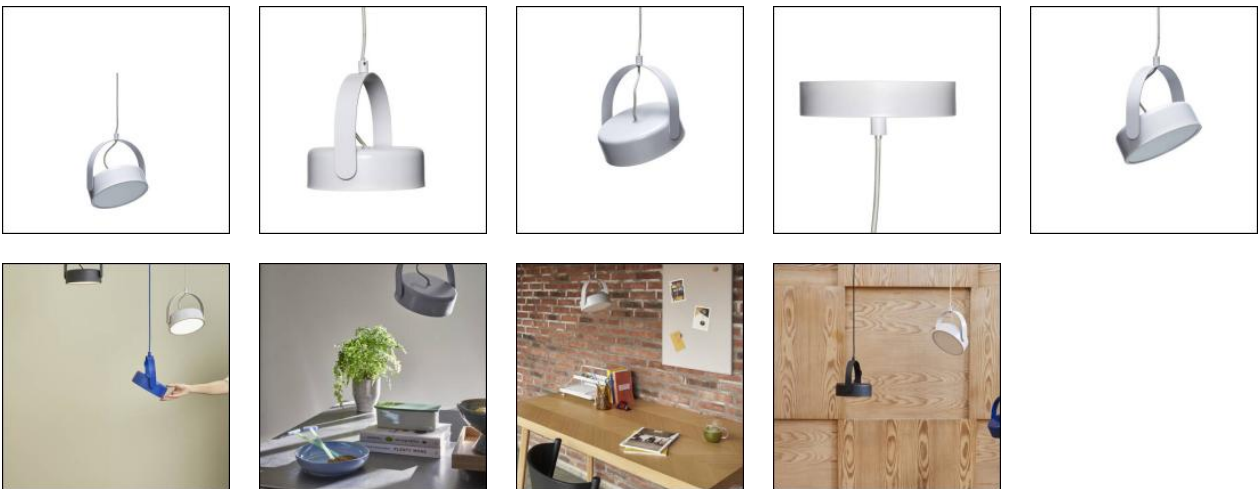

Master box height (cm)	39
Product box length (cm)	33
Product box width (cm)	27
Product box height (cm)	19

Cleaning

Lighting/Electricity

Wattage (W)	30,0
Lumen (lm)	3.082,00
Socket	Non-replaceable LED
IP Class	IP20
Plug type	No plug
Connection	Direct on outlet
Incl. Bulb	Yes
Dimmable	No
CE approved	Yes
Longevity (hrs)	25.000
Kelvin	3.000
Cable length (cm)	250
Wire colour	Grey
Energy label	https://eprel.ec.europa.eu/api/products/lightsources/1267203/labels?format=PNG&type=BIG_COLOR
EPREL data sheet	https://eprel.ec.europa.eu/api/products/lightsources/1267203/fiches?language=EN

Production

Available content

Image link

Image link

<https://images.hubsch-interior.com/?images=961601&account=PIM&mode=getFiles>
Click the link above to download all photo content for this product.

Images

The following photo content is available for this product.