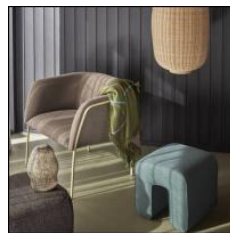

Master box height (cm)	79
Product box length (cm)	50
Product box width (cm)	50
Product box height (cm)	78

Cleaning

Lighting/Electricity

Wattage (W)	15,0
Socket	E27
IP Class	IP20
Plug type	No plug
Connection	Direct on outlet
Incl. Bulb	No
Dimmable	Yes (Not integrated)
CE approved	Yes
Cable length (cm)	250
Wire colour	Black

Production

Handmade	Yes

Available content

Image link

Image link

<https://images.hubsch-interior.com/?images=991602&account=PIM&mode=getFiles>

Click the link above to download all photo content for this product.

Images

The following photo content is available for this product.