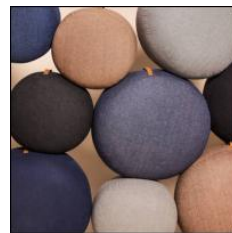

Master box length (cm)	85
Master box width (cm)	72
Master box height (cm)	43
Product box length (cm)	85
Product box width (cm)	72
Product box height (cm)	43

Cleaning

Spot cleaning	Soft damp cloth
Machine washing	No
Tumble dry	No
Can be bleached	No
Ironing	No
Dry clean only	No
Removable cover	No

Production

Available content

Image link

Image link

<https://images.hubsch-interior.com/?images=700807&account=PIM&mode=getFiles>

Click the link above to download all photo content for this product.

Images

The following photo content is available for this product.