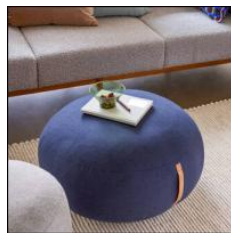

Master box length (cm)	85
Master box width (cm)	72
Master box height (cm)	43
Product box length (cm)	85
Product box width (cm)	72
Product box height (cm)	43

Cleaning

Spot cleaning	Soft damp cloth
Machine washing	No
Tumble dry	No
Can be bleached	No
Ironing	No
Dry clean only	No
Removable cover	No

Production

Available content

Image link

Image link

<https://images.hubsch-interior.com/?images=700807&account=PIM&mode=getFiles>

Click the link above to download all photo content for this product.

Images

The following photo content is available for this product.