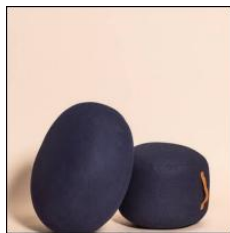

Master box length (cm)	85
Master box width (cm)	72
Master box height (cm)	43
Product box length (cm)	85
Product box width (cm)	72
Product box height (cm)	43

Cleaning

Spot cleaning	Soft damp cloth
Machine washing	No
Tumble dry	No
Can be bleached	No
Ironing	No
Dry clean only	No
Removable cover	No

Production

Available content

Image link

Image link

<https://images.hubsch-interior.com/?images=700807&account=PIM&mode=getFiles>

Click the link above to download all photo content for this product.

Images

The following photo content is available for this product.