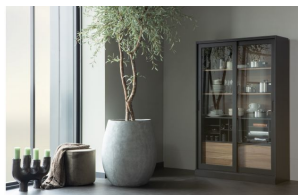

DE EEKHOORN
dutch furniture

+31 88 96 66 300

info@deekhoorn.com

www.deekhoorn.com