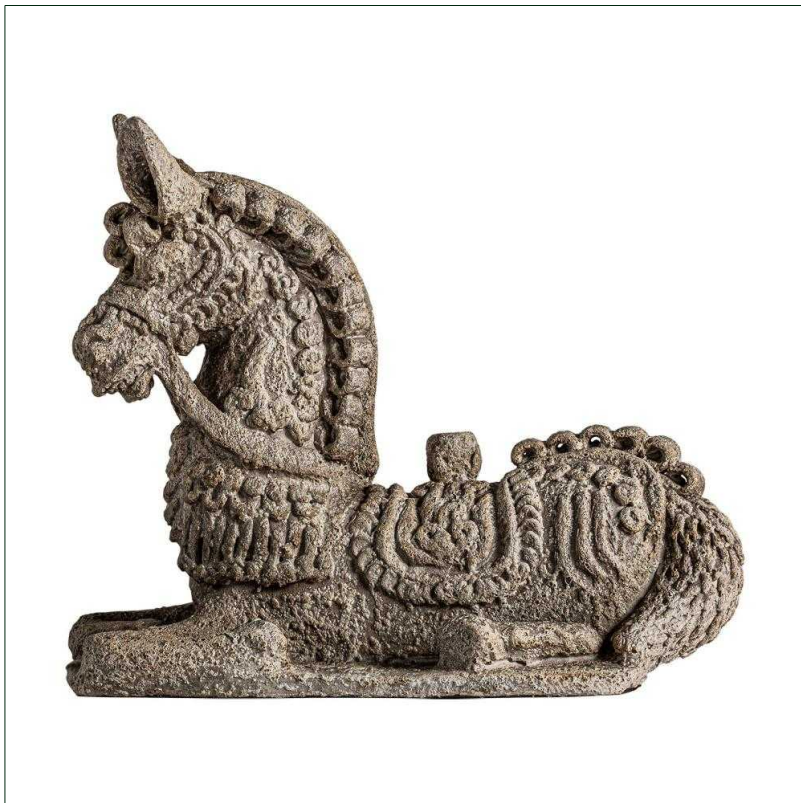

Ref. 21865 CABALLO DECORATIVE FIGURE

COMPOSITION

Terracotta

DIMENSIONS

Measurements (length x width x height):
54 x 20 x 46 cm.

Weight:
12,2 kg.

Packaging	Type	Units/Box	Content	Volume	Length	Wide	High	Weigth (Kg)
	CARTON	1	PRODUCT	0.0847	55	28	55	13,1