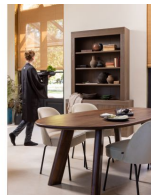

801291-A

YUMI SHOWCABINET PINE DEEP BRUSHED UMBER [fsc]

The mark of responsible forestry

Country of origin

NL

Assembly required

Assembly required

Additional description

- Part of the Japandi collection
- Characterised by its robust design
- Dutch craftsmanship combined with Japanese simplicity
- H 230 cm x W 146 cm x D 46 cm

The Japandi philosophy behind the new collection by Dutch interior brand BePureHome comes from the Japanese term: ukiyo. This stands for detaching yourself from daily worries and consciously living in the moment. This appealing furniture series is characterised by sleek design, warm wood tones and powerful simplicity. The items bring together Japanese finesse and oriental wood art. These stylish features have been brought together flawlessly in our own factory in Zwaagdijk-Oost, the Netherlands. Pure Dutch craftsmanship with Japanese inspiration.

WARNING tipping hazard!

For cabinets higher than 70 cm, we recommend paying extra attention to the wall mounting. Mounting the fall prevention prevents accidents and keeps the cabinet from tipping over.

Material

The item is manufactured from deep brushed pine. The pinewood furniture in our collections is FSC-certified and is treated in various ways. Sanded pine is very smooth and tidy and brushed pine is known for its characteristic grain pattern and weathered look. For an even more robust look, pine wood is band sawn. Pine is characterised by a light yellow colour and visible flame markings. The black...

DE EEEKHOORN
dutch furniture

+31 88 96 66 300

info@deekhoorn.com

www.deekhoorn.com