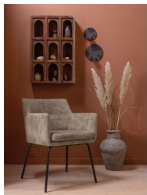

200360-Z

KAM DINING CHAIR WITH ARMREST SAND

basiclabel

Packages

1

Country of origin

CN

Assembly required

Assembly required

Additional description

- Stylish dining chair with sleek design
- Upholstered in coarse velvet with irregular pile pattern
- Striking with its luxurious light reflection and matt sheen
- H 78 cm x W 56 cm x D 52 cm

The Kam dining chair is from the collection of Dutch brand Basiclabel. Kam is a stylish, chic dining chair with a timeless look and is extremely comfortable. The clean lines make the chair look stylish and stately, the coarse velvet brings softness to the whole and ensures Kam will quickly fit into your interior.

Material

Our Sissy coarse velvet has a striking structure, giving it a luxurious look and special shine. The soft fabric is made of 100% polyester, which makes maintenance very easy. The coarse-textured velvet has a Martindale of 40,000, making it highly resistant to loops, fading and wear.

Dimensions

- Height: 78 cm
- Width: 56 cm
- Depth: 52 cm
- Seat height: 49 cm
- Seat width: 43 cm
- Seat depth: 43 cm
- Backrest height: 34/78 cm
- Backrest width: 39/51 cm
- Backrest thickness: 7 cm

**DE
EEKHOORN**
dutch furniture

+31 88 96 66 300

info@deekhoorn.com

www.deekhoorn.com