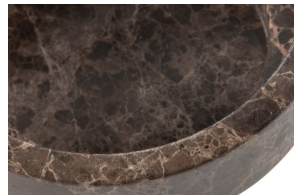

Maintenance

It is important to maintain the marble with care. Use warm water and a special cleaning agent for natural stone to clean the marble regularly. Moist stains can seep into the stone, so clean these smoothly with a soft cloth and natural