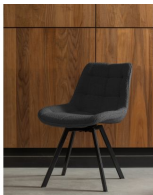

379599-A

SUTTON SWIVEL CHAIR BOUCLÉ ANTHRACITE

wood

Color finish

anthracite

Packages

1

Country of origin

HK

Additional description

- Cuddly dining chair with swivel base
- Upholstered in soft bouclé (100% polyester)
- Simple design and high seating comfort
- H 86 cm x W 51 cm x D 61 cm

The Sutton dining chair with swivel base comes from the collection of Dutch interior design brand WOOD and its woolly upholstery makes it a very pleasant addition to the dining area. The soft bouclé and fine seat support ensure the high seating comfort of this dining chair. With Sutton, you are guaranteed to dine for hours!

Material

The Sutton dining chair has a metal swivel base with a matt black powder coating. The seat is formed from a steel frame and plywood, covered with a polyurethane foam.

The seat is upholstered in a woolly bouclé. Our Henry bouclé is a striking fabric within the bouclé collection. The tall, irregular pile pattern has a subtle sheen which gives the fabric a beautiful hue. Henry is composed of a combination of 90% polyester fibres and 10% acetate fibres. This combination of man-made fibres ensures the fabric's high durability rating. With a Martindale of 100,000, the bouclé will not wear out easily. However, the soft pile pattern does make the fabric susceptible to loops, for this reason avoid intensive contact with sharp o...