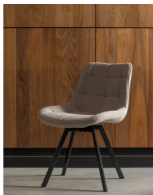

379599-G

SUTTON SWIVEL CHAIR BOUCLÉ WARM GREY

wosod

Material 100% pes

Color finish warm grey

Packages 1

Country of origin HK

Additional description

- Cuddly dining chair with swivel base
- Upholstered in soft bouclé (100% polyester)
- Simple design and high seating comfort
- H 86 cm x W 51 cm x D 61 cm

The Sutton dining chair with swivel base comes from the collection of Dutch interior design brand WOOD and its woolly upholstery makes it a very pleasant addition to the dining area. The soft bouclé and fine seat support ensure the high seating comfort of this dining chair. With Sutton, you are guaranteed to dine for hours!

Material

The Sutton dining chair has a metal swivel base with a matt black powder coating. The seat is formed from a steel frame and plywood, covered with a polyurethane foam.

The seat is upholstered in a woolly bouclé. Our Henry bouclé is a striking fabric within the bouclé collection. The tall, irregular pile pattern has a subtle sheen which gives the fabric a beautiful hue. Henry is composed of a combination of 90% polyester fibres and 10% acetate fibres. This combination of man-made fibres ensures the fabric's high durability rating. With a Martindale of 100,000, the bouclé will not wear out easily. However, the soft pile pat...