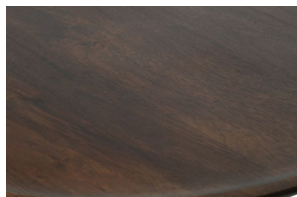

## COFFEE A GOGO SIDETABLE MANGO WOOD WALNUT

vtwonen

Color finish

walnut

### Additional description

- Stylish side table with sturdy leg
- Sleek design with rounded corners
- Made of walnut veneer
- H 40 cm x W 90 cm x D 90 cm

The Coffee A Gogo side table is a stylish piece with a deep brown, warm shade. The side table comes from the collection of Dutch interior design brand vtwonen. The wide, round leg ensures a stable stand and gives a peaceful look. The round top has a subtle upright edge, adding a luxurious touch.

### Material

Walnut is a soft wood that is easy to work with. Walnut is known for its warm brown shade and fairly straight grain. The items in our collections are covered with a walnut veneer, these strips are glued to a smooth wood and finished with a transparent, protective coating.