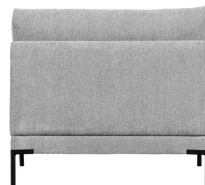

400486-L

COUPLE LOVESEAT ELEMENT LIGHT GREY

vtwonen

Productcode 400486-L

EAN 8714713173044

Dimensions 89x100x100

Material 100% pes

Color finish light grey

Packages 1

Country of origin PL

Assembly required Assembly required

Additional description

- Part of the vtwonen Couple series
- Airy design through the high, stylish leg
- Upholstered with a woven melange fabric (100% polyester)
- H 89 cm x W 100 cm x D 100 cm

Expand, slide and rearrange. With the Couple element series from vtwonen, you create the ultimate in flexible seating. The stylish design is emphasised by the high, black leg with a cylinder shape. The comfortable cushions are upholstered in a woven melange fabric that feels extra soft thanks to the chenille woven in. Choose from one of the six timeless colours or opt for a combination of the earthy shades to create an extravagant seating area. Place, pair, ready!