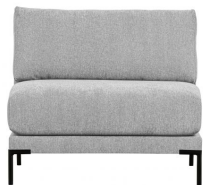

400486-L

COUPLE LOVESEAT ELEMENT LIGHT GREY

vtwonen

Productcode 400486-L

EAN 8714713173044

Dimensions 89x100x100

Material 100% pes

Color finish light grey

Packages 1

Country of origin PL

Assembly required Assembly required

Additional description

- Part of the vtwonen Couple series
- Airy design through the high, stylish leg
- Upholstered with a woven melange fabric (100% polyester)
- H 89 cm x W 100 cm x D 100 cm

Expand, slide and rearrange. With the Couple element series from vtwonen, you create the ultimate in flexible seating. The stylish design is emphasised by the high, black leg with a cylinder shape. The comfortable cushions are upholstered in a woven melange fabric that feels extra soft thanks to the chenille woven in. Choose from one of the six timeless colours or opt for a combination of the earthy shades to create an extravagant seating area. Place, pair, ready!