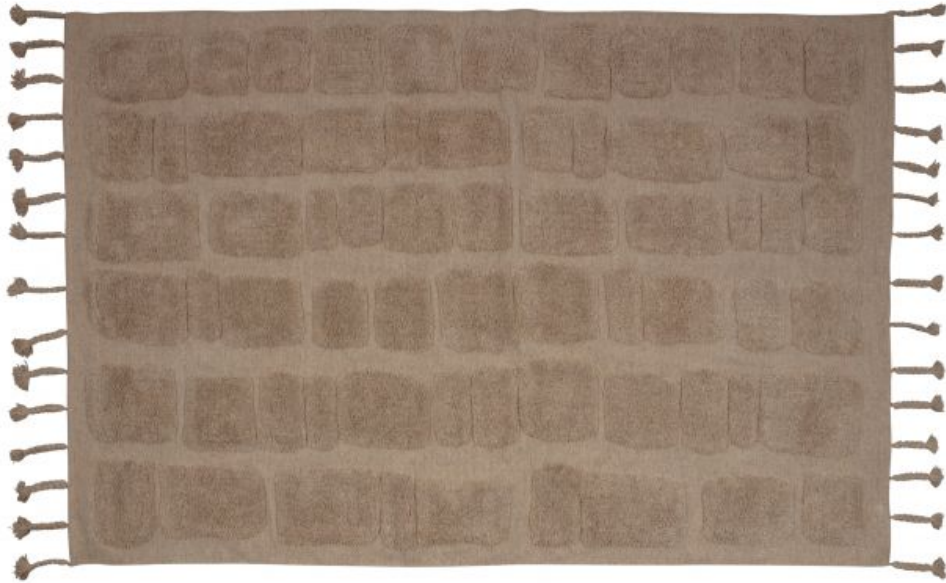

801273-B

# BRICKS RUG WITH STONE DESSIN BEIGE 170x240CM

EAN

8714713168262

Dimensions

1x170x240

Material

90% wo / 10% cot

Color finish

beige

## Additional description

- Warm rug with brick print
- Made of 90% wool and 10% cotton
- In a dark beige shade
- H 1 cm x W 170 cm x D 240 cm

Boost your seating area with this warm beige coloured rug. Rug Bricks, from the collection of Dutch interior design brand BePureHome, lives up to its name. The high-pile pattern is a brick pattern tufted into the rug. Strikingly subtle and playful!