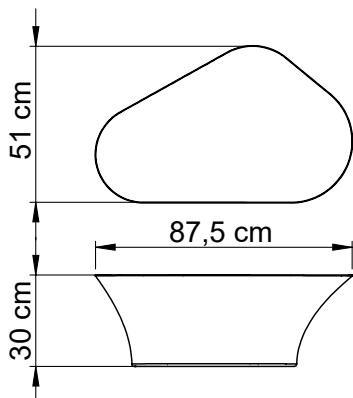

fact sheet

Coffee table Oval marble look

530-010-003 marble look white

It looks like marble, it feels like marble and it could very well be marble...but it's not. It's lighter in weight, and lesser in price. The table's refined marble-look, oval shape and minimalist base make it an easy fit for a range of décors.

Spare parts

No

Packaging

Packed in one carton box 5ply.

94 x 57,5 x 37,5 cm

Made-to-order

Other colors or finishes are made-to-order against a minimum order quantity of 50 pieces.

Please contact your account manager for a specific custom-made request.