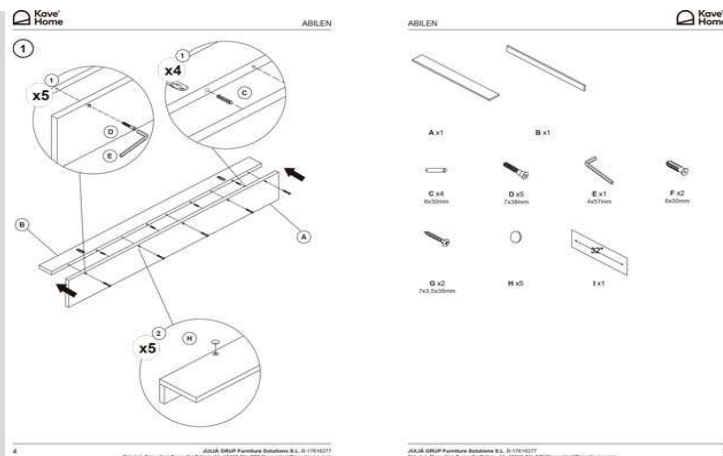

Drawer opening system	N/A
Runner guide mechanism	N/A
Runner soft-close function (yes/no)	N/A
Drawers max. load (kg)	N/A
Shelves included (yes/no)	N/A
Number of shelves	No
Adjustable shelves (yes/no)	5
Shelves max. load (kg)	5
Wall brackets antitilting included (yes/no)	Yes

Materials

Material description	N/A
Finishing description	
Back processed (yes/no)	
Legs material	
Legs finishing	
Door material	
Drawer material	
Runner material of the drawers	
Shelves material	Medium Density Fibers MDF with low formaldehyde emissions E0, Oak veneer (Qu

Assembly

Unpacking time (min)	2
Assembly required (yes/no)	No
Difficulty of assembly	Easy
People required	
Assembly time (min)	5
Assembly suggestions	Be carefull while drilling the wall. Use a level to make sure the product is straightly installed.

Assembly instructions

Care & Warranties

General warnings	Do not place near direct sources of heat. Keep away from direct solar light. Do not use abrasive products like acetones, bleaches, solvents, etc. Sharp elements can scratch the product surface.
Specific use and care instructions	Clean the product with a wet cloth dampened in a mild cleaner and dry immediately. Dust it with a duster.
Specific use and care instructions for outdoor	N/A
Years of guarantee	
Made according to	
FSC certified (yes/no)	Yes
PEFC certified (yes/no)	Yes
FLEGT license (yes/no)	N/A