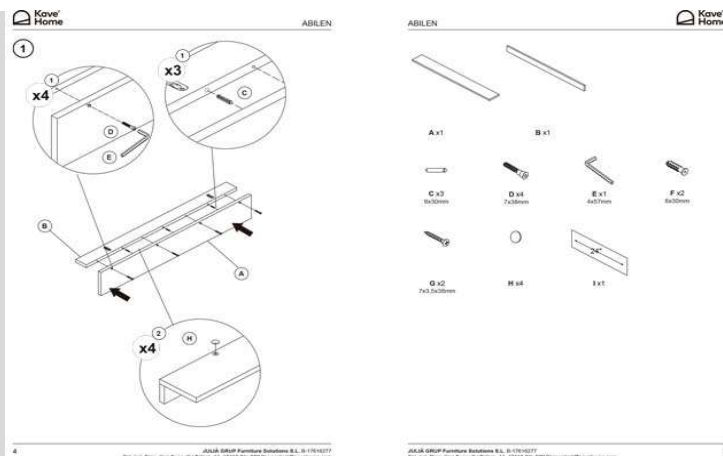

Drawer opening system	N/A
Runner guide mechanism	N/A
Runner soft-close function (yes/no)	N/A
Drawers max. load (kg)	N/A
Shelves included (yes/no)	N/A
Number of shelves	No
Adjustable shelves (yes/no)	5
Shelves max. load (kg)	Yes
Wall brackets antitilting included (yes/no)	

Materials

Material description	N/A
Finishing description	
Back processed (yes/no)	
Legs material	
Legs finishing	
Door material	
Drawer material	
Runner material of the drawers	
Shelves material	Medium Density Fibers MDF with low formaldehyde emissions E0, Oak veneer (Qu

Assembly

Unpacking time (min)	2
Assembly required (yes/no)	No
Difficulty of assembly	Easy
People required	
Assembly time (min)	5
Assembly suggestions	Be carefull while drilling the wall. Use a level to make sure the product is straightly installed.

Assembly instructions

Care & Warranties

General warnings	Do not place near direct sources of heat. Keep away from direct solar light. Do not use abrasive products like acetones, bleaches, solvents, etc. Sharp elements can scratch the product surface.
Specific use and care instructions	Clean the product with a wet cloth dampened in a mild cleaner and dry immediately. Dust it with a duster.
Specific use and care instructions for outdoor	N/A
Years of guarantee	
Made according to	
FSC certified (yes/no)	Yes
PEFC certified (yes/no)	Yes
FLEGT license (yes/no)	N/A