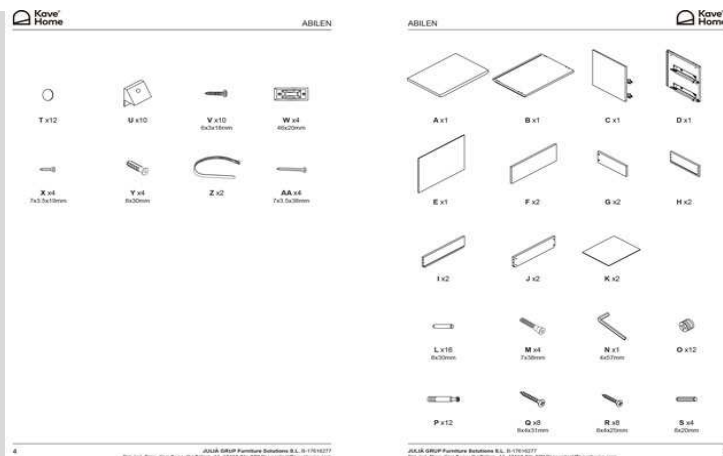

Drawer opening system	Push opening
Runner guide mechanism	Soft-closing undermount slides
Runner soft-close function (yes/no)	Yes
Drawers max. load (kg)	5
Shelves included (yes/no)	N/A
Number of shelves	
Adjustable shelves (yes/no)	N/A
Shelves max. load (kg)	
Wall brackets antitilting included (yes/no)	Yes

Materials

Material description	
Finishing description	
Back processed (yes/no)	No
Legs material	
Legs finishing	
Door material	
Drawer material	Medium Density Fibers MDF with low formaldehyde emissions E0, Oak veneer (Quercus)
Runner material of the drawers	Steel
Shelves material	

Assembly

Unpacking time (min)	5
Assembly required (yes/no)	Yes
Difficulty of assembly	Easy
People required	1
Assembly time (min)	10
Assembly suggestions	Check and classify all fittings before starting the assembly. Assemble on a soft surface.

Assembly instructions

Care & Warranties

General warnings	Do not place near direct sources of heat. Keep away from direct solar light. Do not use abrasive products like acetones, bleaches, solvents, etc. Sharp elements can scratch the product surface.
Specific use and care instructions	Clean the product with a wet cloth dampened in a mild cleaner and dry immediately. Dust it with a duster.
Specific use and care instructions for outdoor	N/A
Years of guarantee	
Made according to FSC certified (yes/no)	Yes
PEFC certified (yes/no)	Yes
FLEGT license (yes/no)	N/A